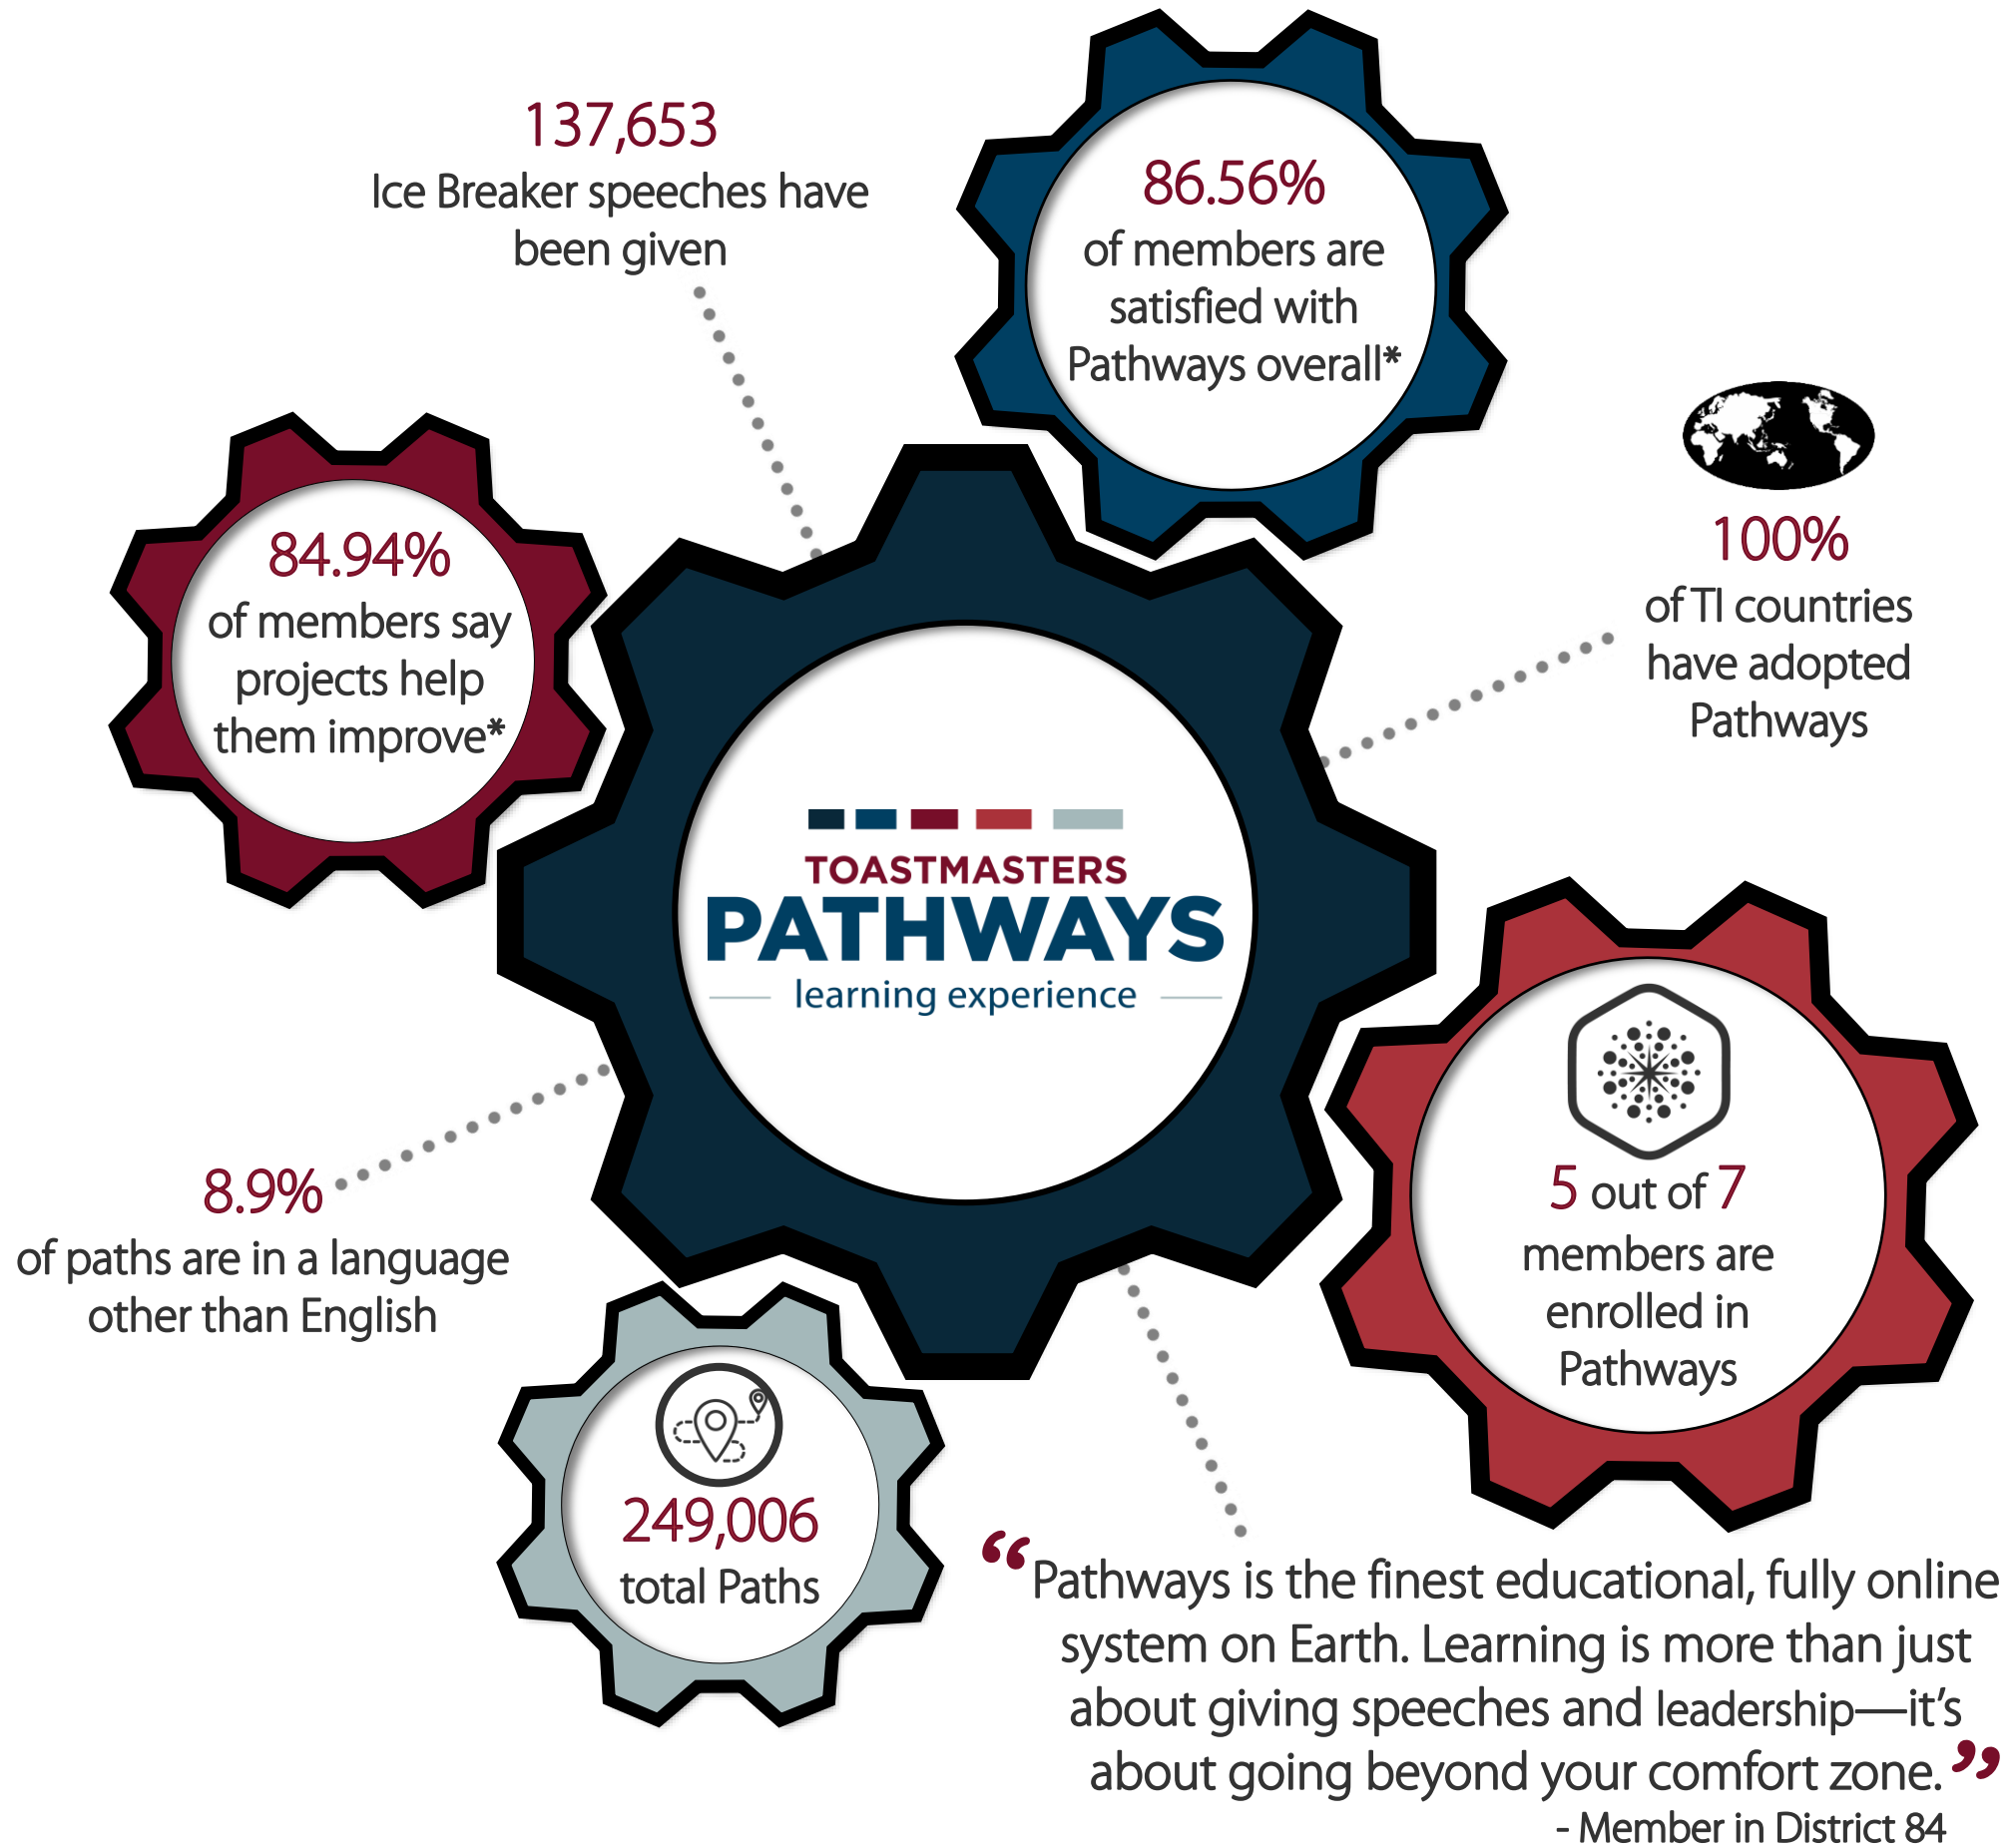

# Pathways Facts

\*Members who completed Levels 1-5 completed a survey about their experience. 84.94% felt the projects helped them moderately, very, or extremely improve. 86.56% are moderately, very, or extremely satisfied with Pathways overall.